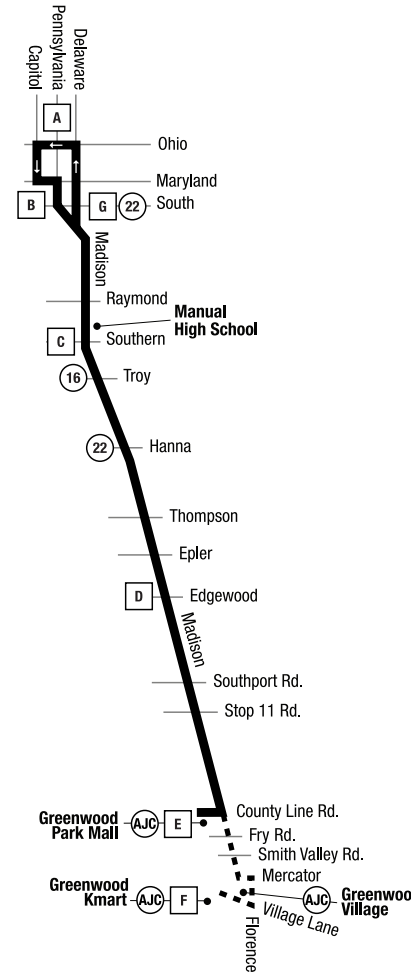

Las personas de 65 años o más, los jóvenes de 18 años o menos y las personas discapacitadas pueden solicitar una tarjeta de identificación para el pago de Medio boleto de IndyGo en el Centro para atención del cliente de IndyGo. Los usuarios del Medio boleto deben presentar su identificación de IndyGo o la tarjeta válida de Medicare al operador del autobús de IndyGo. Los jóvenes también pueden usar una identificación para estudiantes válida.

How to Purchase & Information Cómo comprar e información general

IndyGo Customer Service Center
Indianapolis City Market
222 East Market Street
(317) 635.3344 or TDD (317) 637.0759

Walk-in Hours ~ Horario:
8a – 6p, M-F ~ de lunes a viernes
9a- noon (mediodía), Saturday ~ días sábados

Phone Hours ~ Horario telefónico:
7a-7p, M-F ~ de lunes a viernes
9a – noon (mediodía), Saturday ~ días sábados

Other Purchasing Options Otras opciones de compra

- www.IndyGo.net
- IUPUI Campus Center
  ~ Servicio para tarjetas en el Campus de IUPUI
- DNR Customer Service Center (State Government Center South) ~ (Centro de Servicios al Cliente de DNR)

IndyGo Flexible Services Servicios Flexibles de IndyGo

For more information and fare pricing about Open Door, please call 635.3344. Single Rides are $3.50. ~ Para más información y costos de boletos de Open Door, llame al 635.3344. Los viajes sencillos cuestan $3.50.

Route 31 Greenwood

Times are approximate and may vary due to weather and traffic conditions. Information subject to change. Las horas son aproximadas y pueden variar debido al clima y el tráfico. Información sujeta a cambio.

- --- Selected Trips
- Connecting Route
- Time Point
- ○(AJC) Access Johnson County

For day and evening service in Greenwood M-F, please call Access Johnson County (AJC) at 738-5523.

Route 31

Greenwood

Effective Nov. 9, 2008 • A partir del 9 de noviembre de 2008