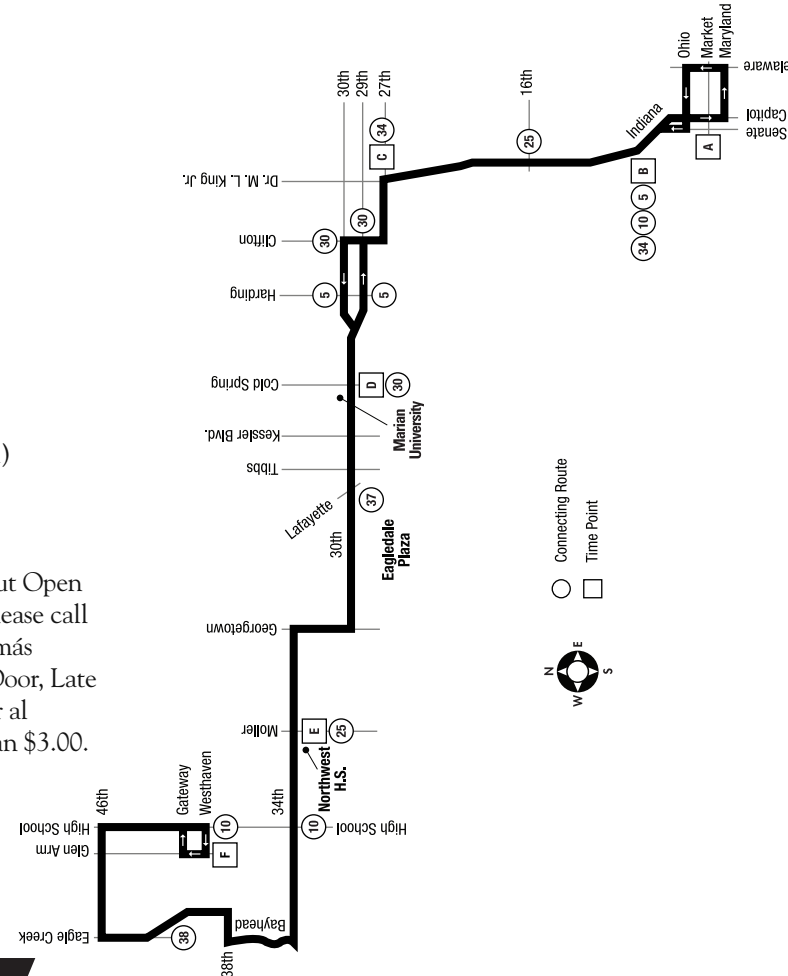

How to Purchase & Information Cómo comprar e información general

IndyGo Customer Service Center
Indianapolis City Market
222 East Market Street
(317) 635.3344 or TDD (317) 637.0759

Walk-in Hours ~ Horario:

8a – 6p, M-F ~ de lunes a viernes
9a- noon, Saturday ~ días sábados

Phone Hours ~ Horario telefónico:

7a-7p, M-F ~ de lunes a viernes
9a – noon, Saturday ~ días sábados

Other Purchasing Options Otras opciones de compra

- www.IndyGo.net
- IUPUI Campus Center ~ Servicio para tarjetas en el Campus de IUPUI
- DNR Customer Service Center (State Government Center South) ~ (Centro de Servicios al Cliente de DNR)

IndyGo Flexible Services Servicios Flexible de IndyGo

For more information and fare pricing about Open Door, Late Night Flex and Dial-A-Ride, please call 635.3344. Single Rides are $3.00. ~ Para más información y costos de boletos de Open Door, Late Night Flex y Dial-A-Ride, por favor llamar al 635.3344. Los viajes de ida o vuelta cuestan $3.00.

Route 15 Riverside

Route 15 Riverside

Effective June 8, 2008 • A partir del 8 de junio de 2008